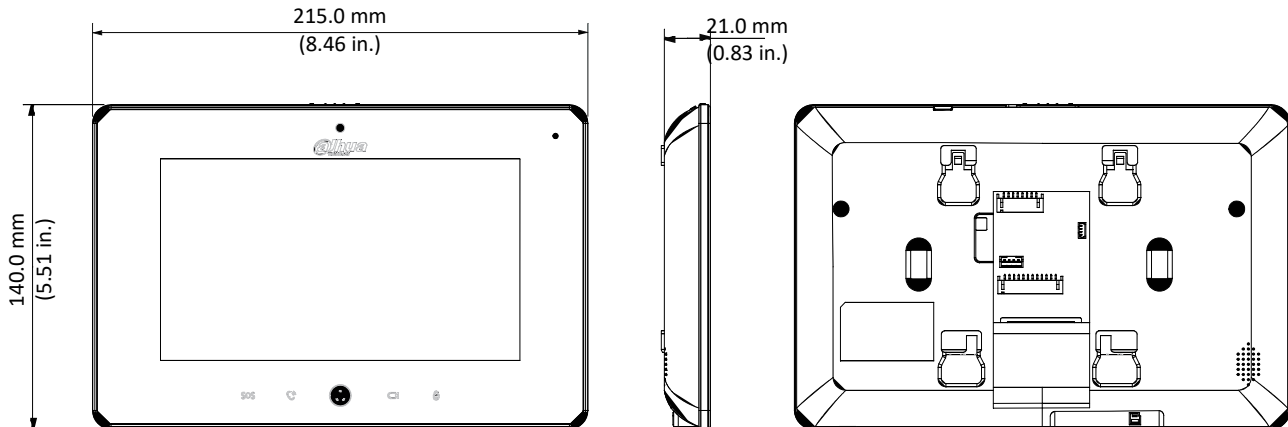

### Key features

- 7-inch Capacitive Touch Screen, 1024 x 600 Resolution
- Simplified Connection and Setup
- Alarm Integration and Group Call
- Two-door Control
- Micro SD Card Slot, maximum 32 GB
- Record and Snapshot Functions (requires SD card)
- WiFi-enabled and PoE Power Supply
- Surface-mounted

### Specifications

VTH5221DW-C		
<b>System</b>	Main Processor	Embedded Micro Processor
	Operating System	Embedded Linux
<b>Display</b>	Viewing Area	7-in. LCD, Capacitive
	Resolution	1024 x 600
	Input	Touchscreen Display
<b>Interface</b>	Audio	Input: Omnidirectional Microphone Output: Built-in Speaker Two-way Talk
	Audio Compression	G.711
	Alarm	Input: Six (6) Channels Output: One (1) Channel
	RS485	One (1) Port
	Memory	Micro SD Slot, 32 GB maximum
<b>Network</b>	Video Compression	H.264
	WiFi	IEEE 802.11b/g
	Ethernet	10/100 Mbps, Self-adaptive
	Network Protocol	TCP/IP
	Management Software	SmartPSS Device Connection - Peer-to-Peer (P2P)

## Dimensions