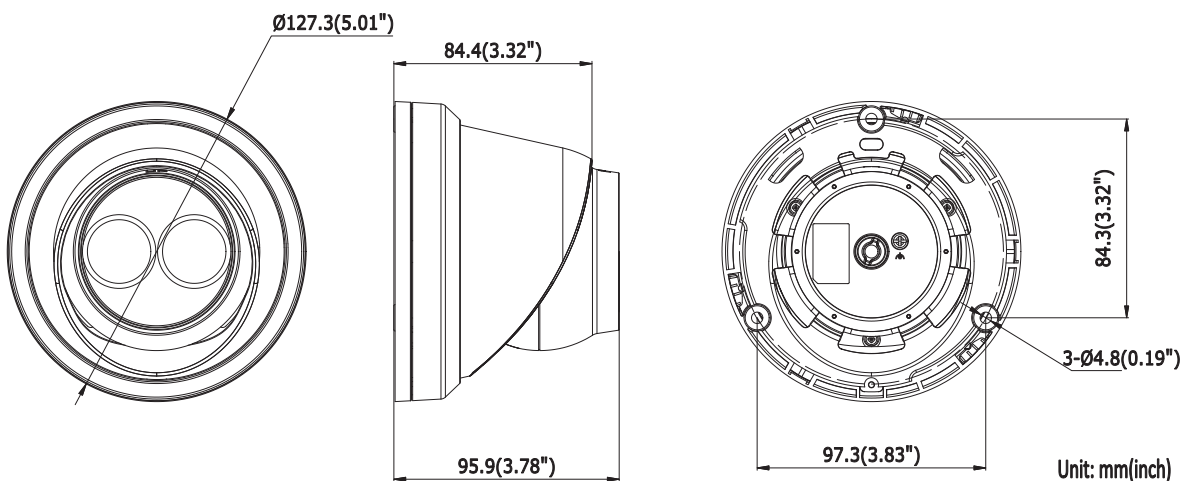

Dimensions

Accessories